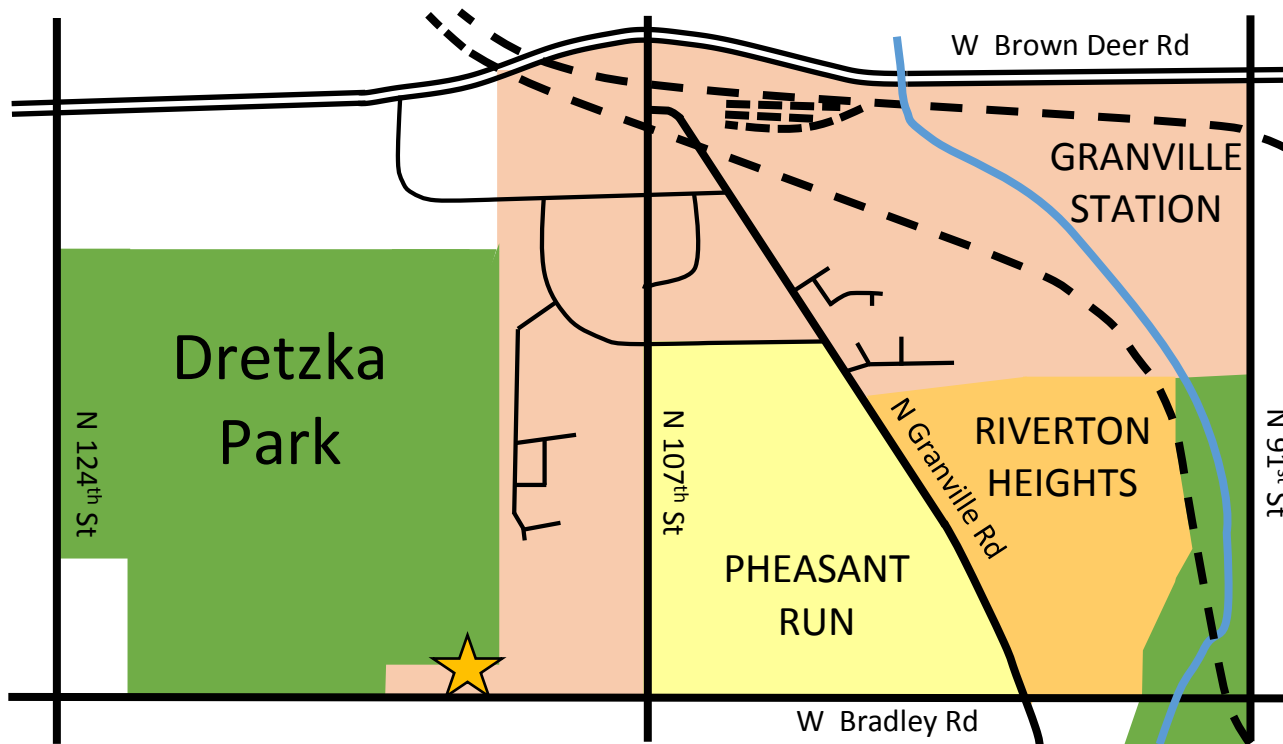

# Granville Station Neighborhood

[www.historicmilwaukee.org](http://www.historicmilwaukee.org)  
facebook.com/historicmilwaukee  
@HistoricMKE

Image from Google Street View

**Isaac Leister House**  
Built: 1855  
Designation: Local