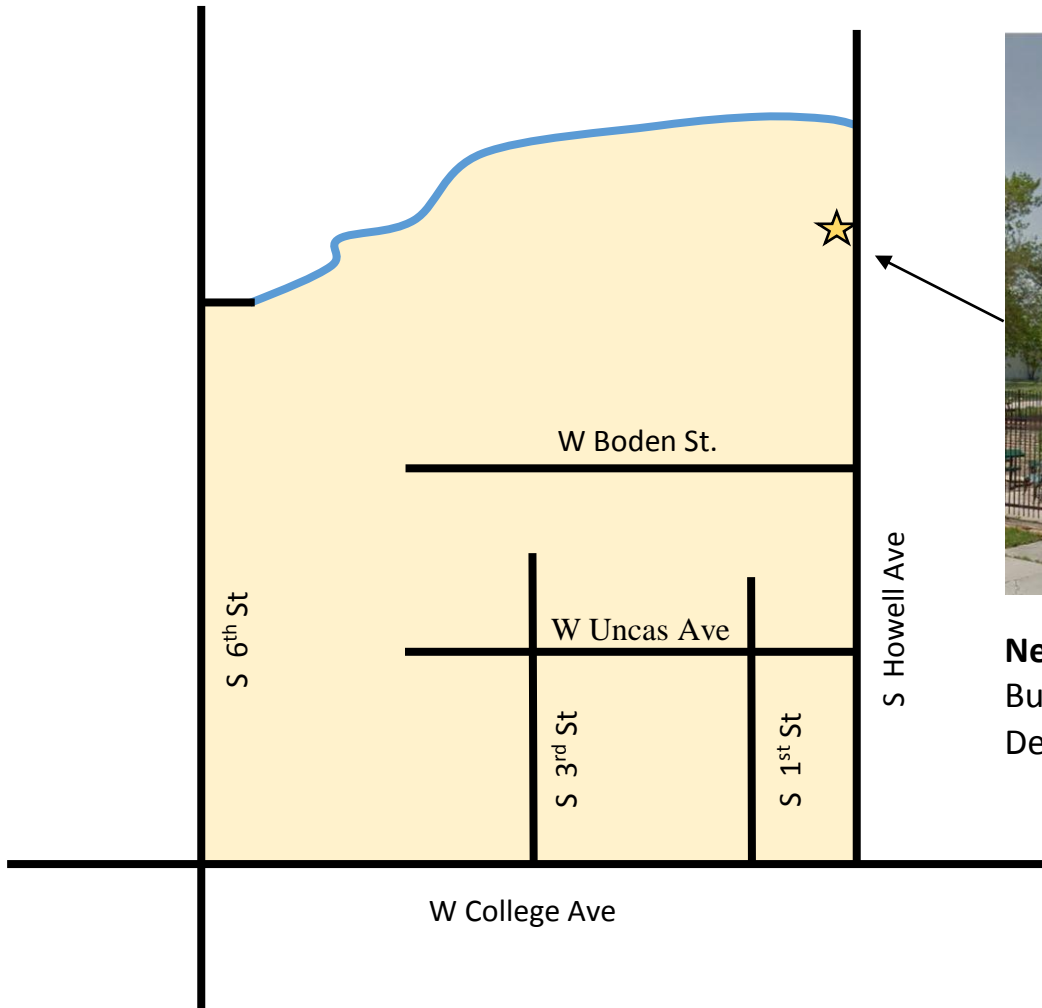

New Coeln Neighborhood

www.historicmilwaukee.org
facebook.com/historicmilwaukee
@HistoricMKE

Image from Google Street View

New Coeln House

Built: 1850

Designation: National Site