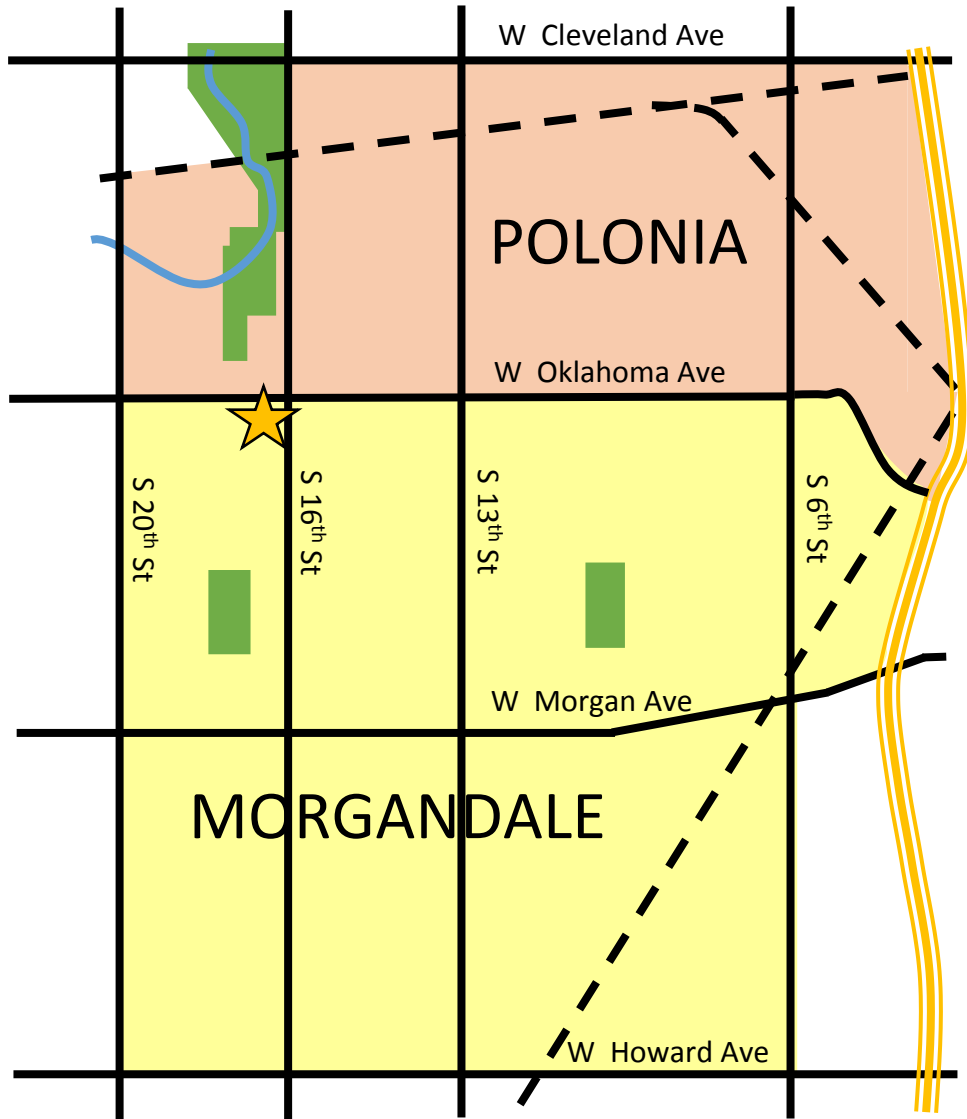

Polonia – Morgandale Neighborhoods

www.historicmilwaukee.org
facebook.com/historicmilwaukee
@HistoricMKE

Bungalow Style Firehouse No. 23

Image from Google Street View

Built: 1928

Designation: Local Site