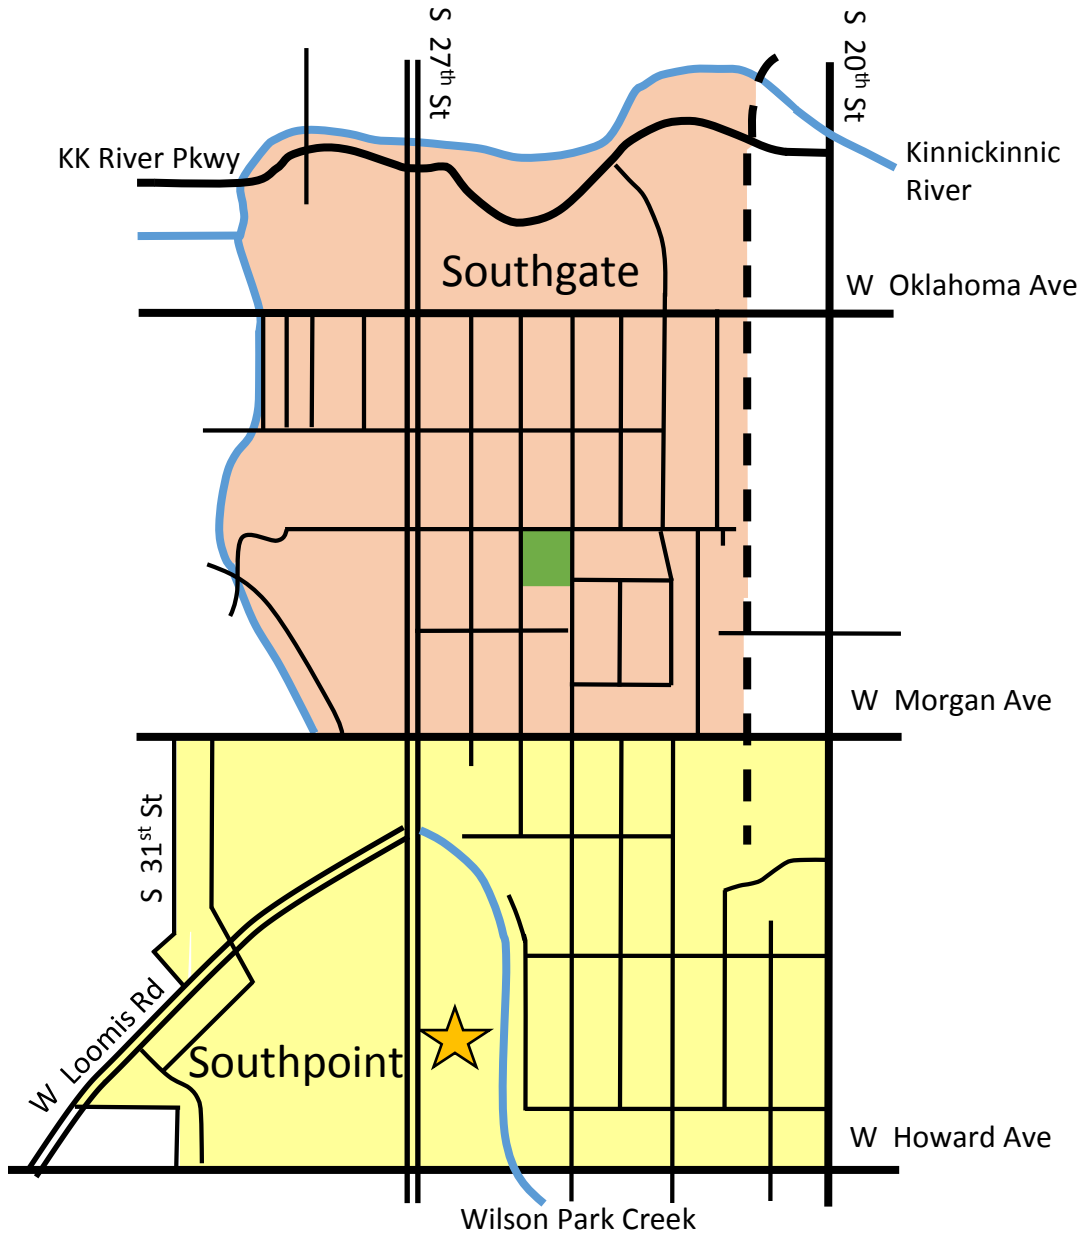

# Southgate - Southpoint Neighborhoods

[www.historicmilwaukee.org](http://www.historicmilwaukee.org)  
facebook.com/historicmilwaukee  
@HistoricMKE

Image from Google Street View

★ **Jacob Nunnemacher Estate**  
Built: 1856  
Designation: Local  
Address: 3774 S. 27<sup>th</sup> Street