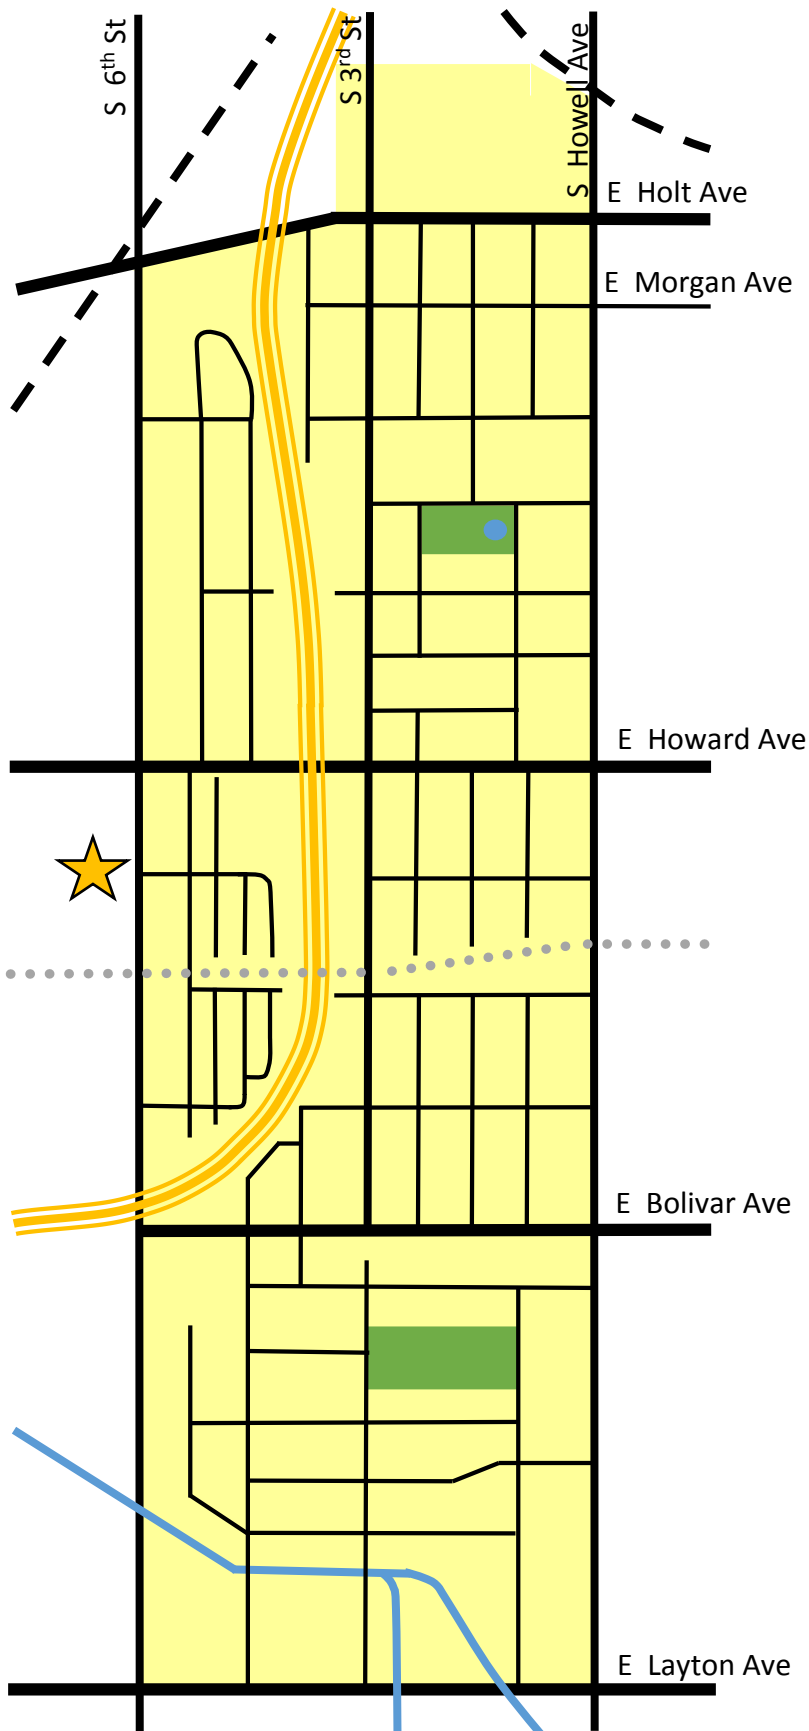

Town of Lake Neighborhood

www.historicmilwaukee.org

facebook.com/historicmilwaukee

[@HistoricMKE](https://twitter.com/HistoricMKE)

Image from Google Street View

Town of Lake Water Tower

Built: 1938

Designation: Local